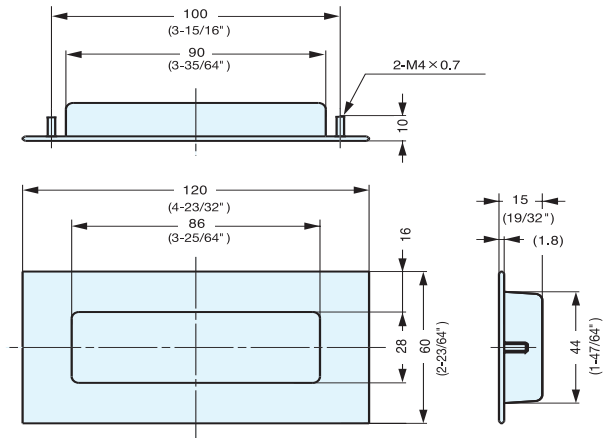

# HH-AS2

Cut Out Dimensions

Item No.	Weight (g)	Box (pcs)	Carton (pcs)	Material	Finish
HH-AS2	50	12	240	304 Stainless Steel	Satin