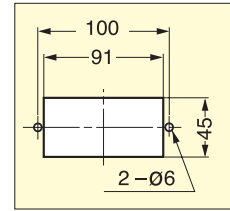

# HH-AS2

Cut Out Dimensions

Item No.	Weight (g)	Box (pcs)	Carton (pcs)	Material	Finish
HH-AS2	50	12	240	304 Stainless Steel	Satin