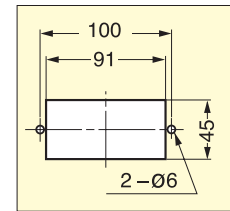

RECESSED PULL (TITANIUM)

HH-AS2 Ti

Cut Out Dimensions

Item No.	Weight (g)	Box (pcs)	Carton (pcs)	Material	Finish
HH-AS2 Ti	30	12	240	Titanium	Shotblast