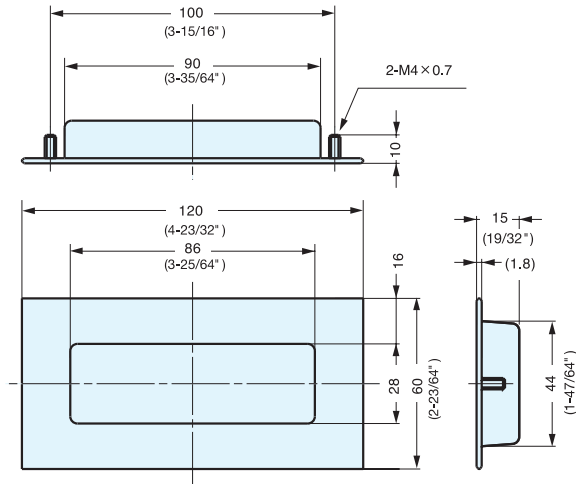

# HH-AS2

Cut Out Dimensions

Item No.	Weight (g)	Box (pcs)	Carton (pcs)	Material	Finish
HH-AS2	50	12	240	304 Stainless Steel	Satin

# HH-AS2 Ti

Cut Out Dimensions

Item No.	Weight (g)	Box (pcs)	Carton (pcs)	Material	Finish
HH-AS2 Ti	30	12	240	Titanium	Shotblast